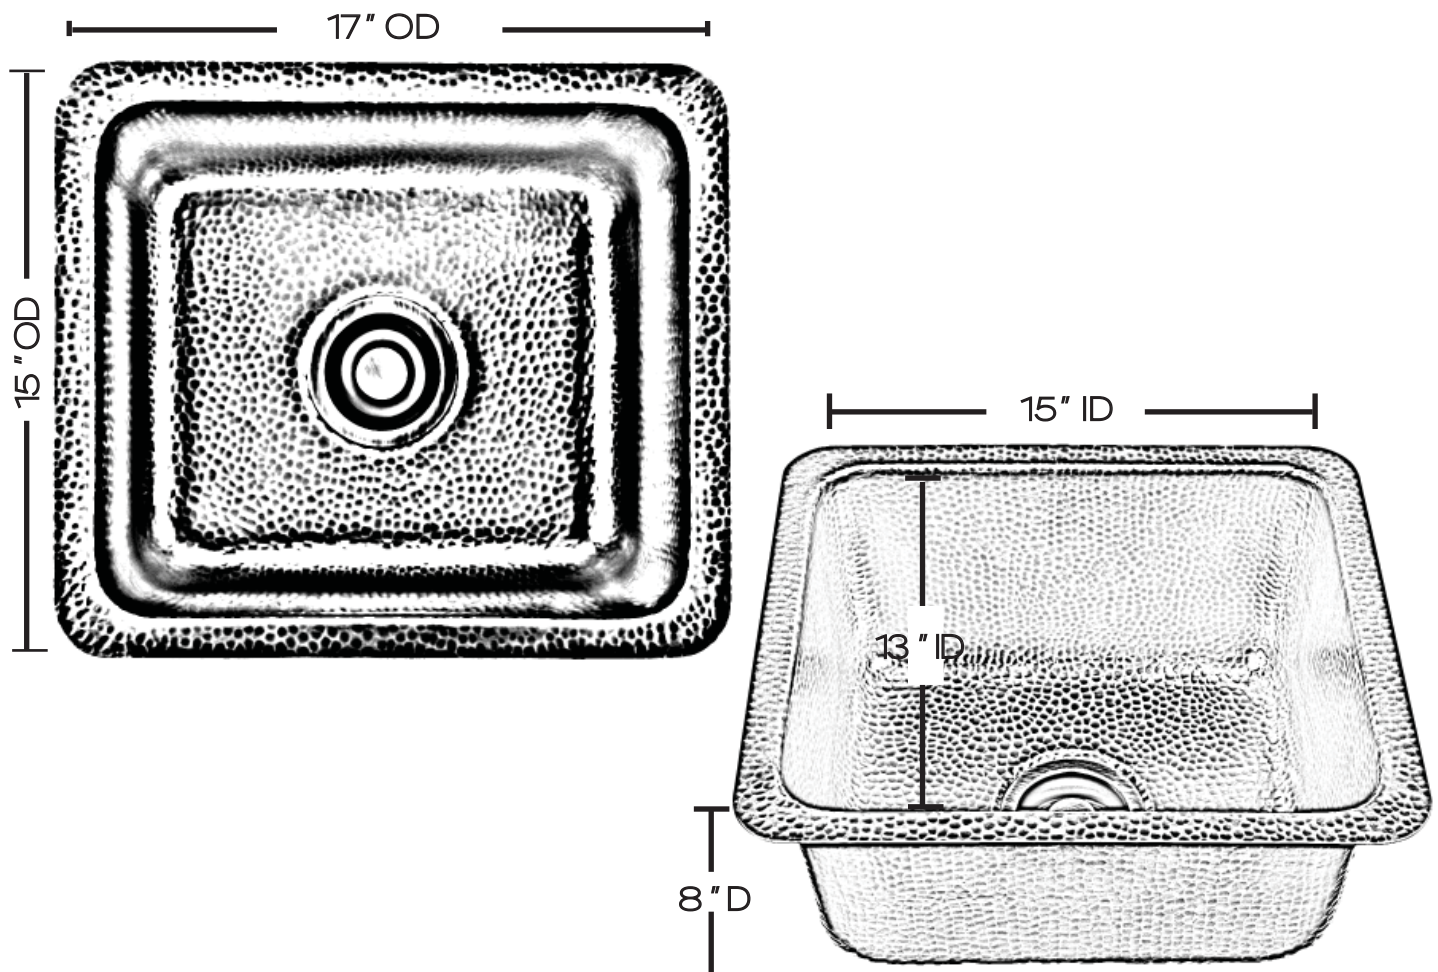

SINK DETAILS

Square Hand Hammered Seamless Construction Solid Copper
Prep Sink in Antique Finish.

Mounting Options: Under Mount or Drop-In

Your copper sink is handmade and therefore a work of art. Each sink is unique and can vary 1/4" in either direction. We highly recommend waiting to receive your sink before cutting your counter top.