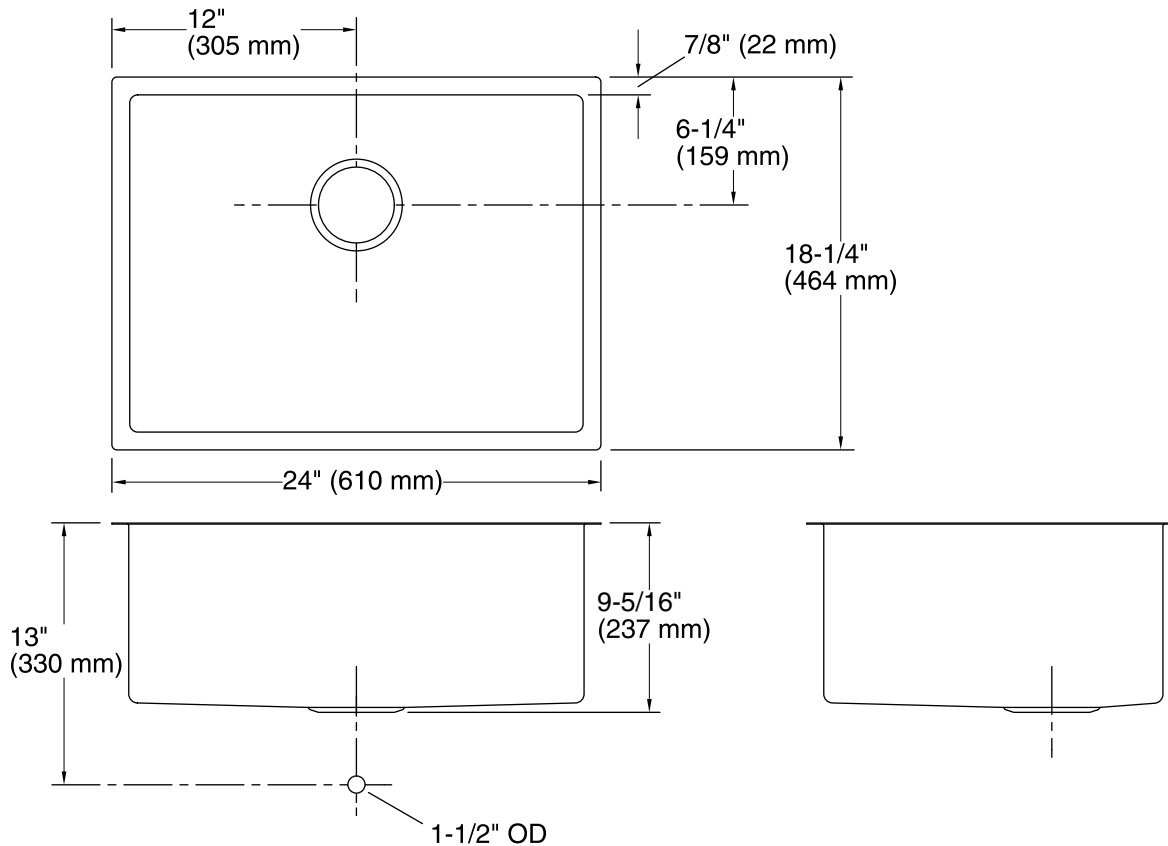

## Features

- Single bowl.
- Squared bowl.
- Includes a sink bridge utility shelf with dishcloth bar and a bottom basin rack.
- 24" (610 mm) x 18-1/4" (464 mm)

## Components

Additional included component/s: Hardware kit, and Cut-out template.

## Technical Information

All product dimensions are nominal.

Bowl configuration: Single

Installation: Under-mount

Min. base cabinet width: 27" (686 mm)

Bowl area  
Length: 22-1/4" (565 mm)  
Width: 16-1/2" (419 mm)  
Bowl depth: 9-5/16" (237 mm)  
Water depth: 9" (229 mm)