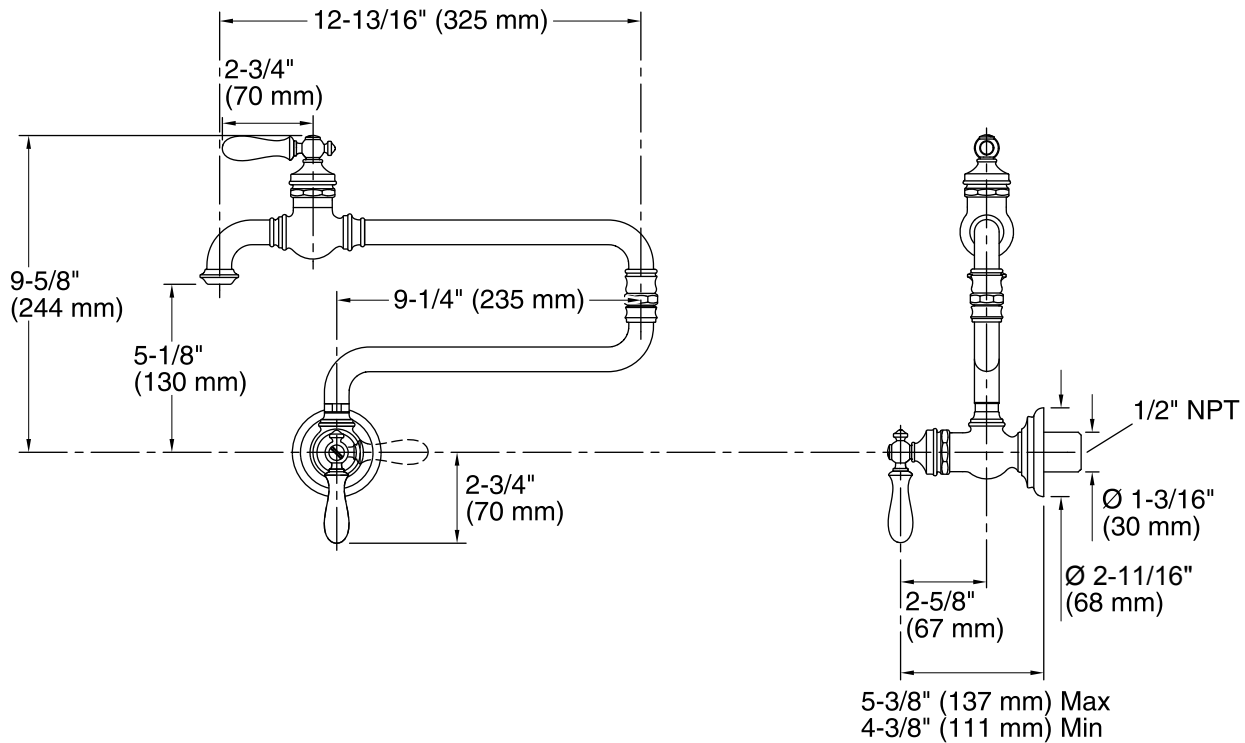

### Features

- Ceramic disc valves exceed industry longevity standards, ensuring durable performance for life.
- Articulating spout with 360-degree rotation offers superior clearance for filling pots on cooktops and ranges.
- Single lever handle with main lever shutoff.
- 3.2 gal/min (12.1 l/min) @ 60 psi (4.1 bar).
- Coordinates with other Artifacts kitchen products.

## Technical Information

All product dimensions are nominal.

### Spout:

Spout reach: 22" (559 mm)

Handle clearance: 2-3/4" (70 mm)