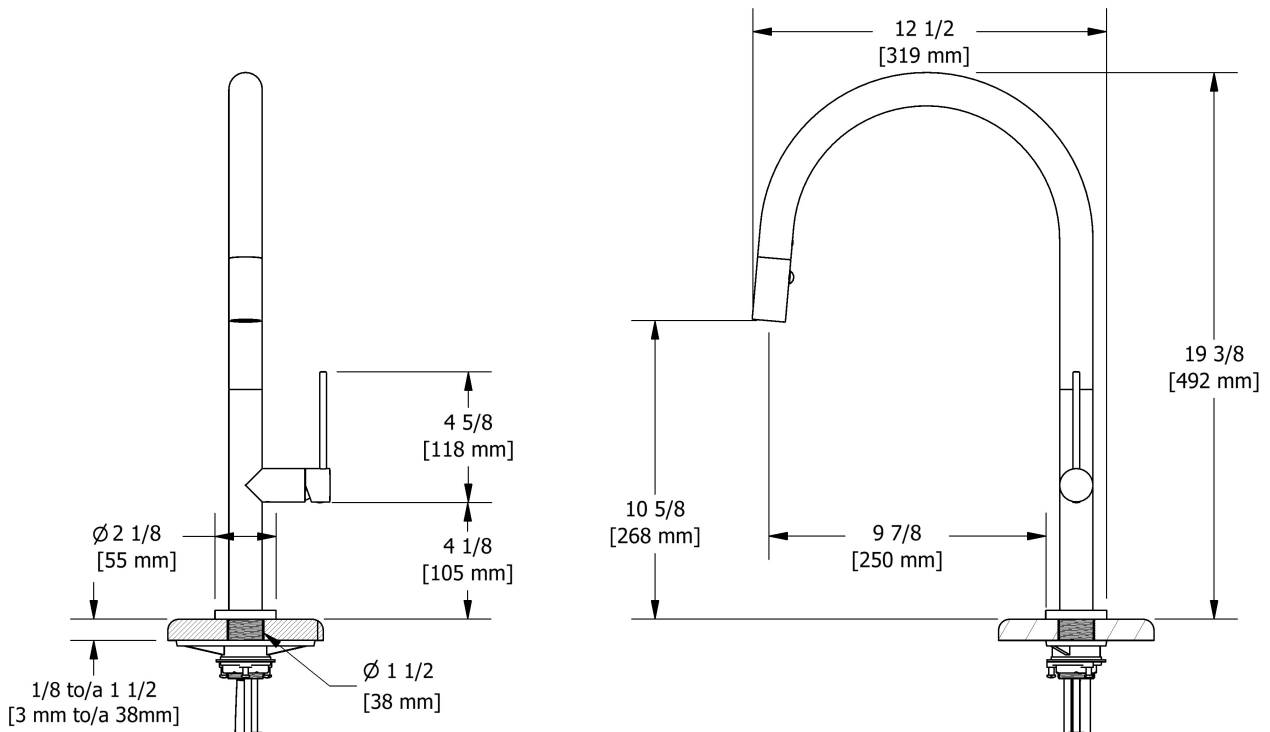

Certifications

- CSA B125.1
- NSF61 / 372
- ASME A112.18.1
- CMR248 Approval