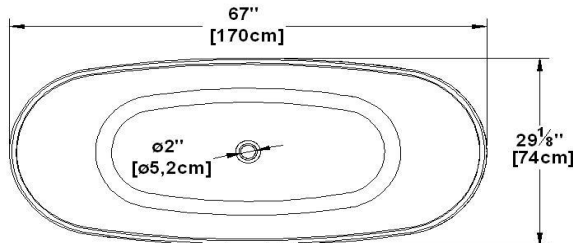

Florence

Product code : **FL67**

Draft revision : **20151215110000**

External dimensions : **67" x 29" x 29" [170,2 cm x 73,7 cm x 73,7 cm]**

Series : **Influence**

Seats : **1**

Low-back support : **no**

Arm rests : **no**

Low-profile available : **no**

Draft and specs