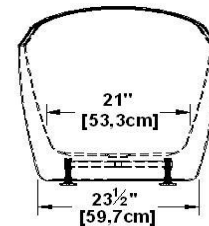

Florence

Product code : **FL67**

Draft revision : **20151215110000**

External dimensions : **67" x 29" x 29" [170,2 cm x 73,7 cm x 73,7 cm]**

Series : **Influence**

Seats : **1**

Low-back support : **no**

Arm rests : **no**

Low-profile available : **no**

Draft and specs

Specifications

Capacity : **42 IMP Gal. / 54,8 US Gal. / 190,9 liters**
 AeroMassage™ : **unavailable**
 Super AeroMassage™ : **unavailable**
 Dynamic Turbo™ : **unavailable**
 Comfort Air™ : **unavailable**
 Characteristics : **One-piece freestanding bath**

Remarks

*all measures have a precision of $\pm 1/4"$ (0,63cm)
 *internal dimensions taken at 4" (10cm) from bath bottom
 *capacity is measured by filling the soaker to 1-1/2" under the overflow

Options and installation