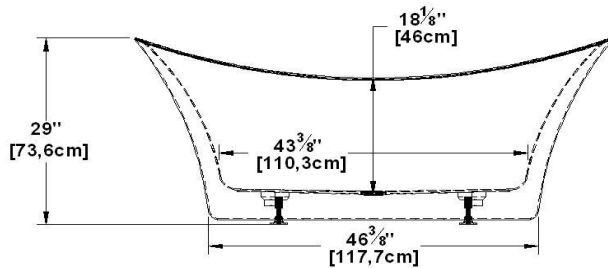

Florence

Product code : **FL67**

Draft revision : **20151215110000**

External dimensions : **67" x 29" x 29" [170,2 cm x 73,7 cm x 73,7 cm]**

Series : **Influence**

Seats : **1**

Low-back support : **no**

Arm rests : **no**

Low-profile available : **no**

Draft and specs