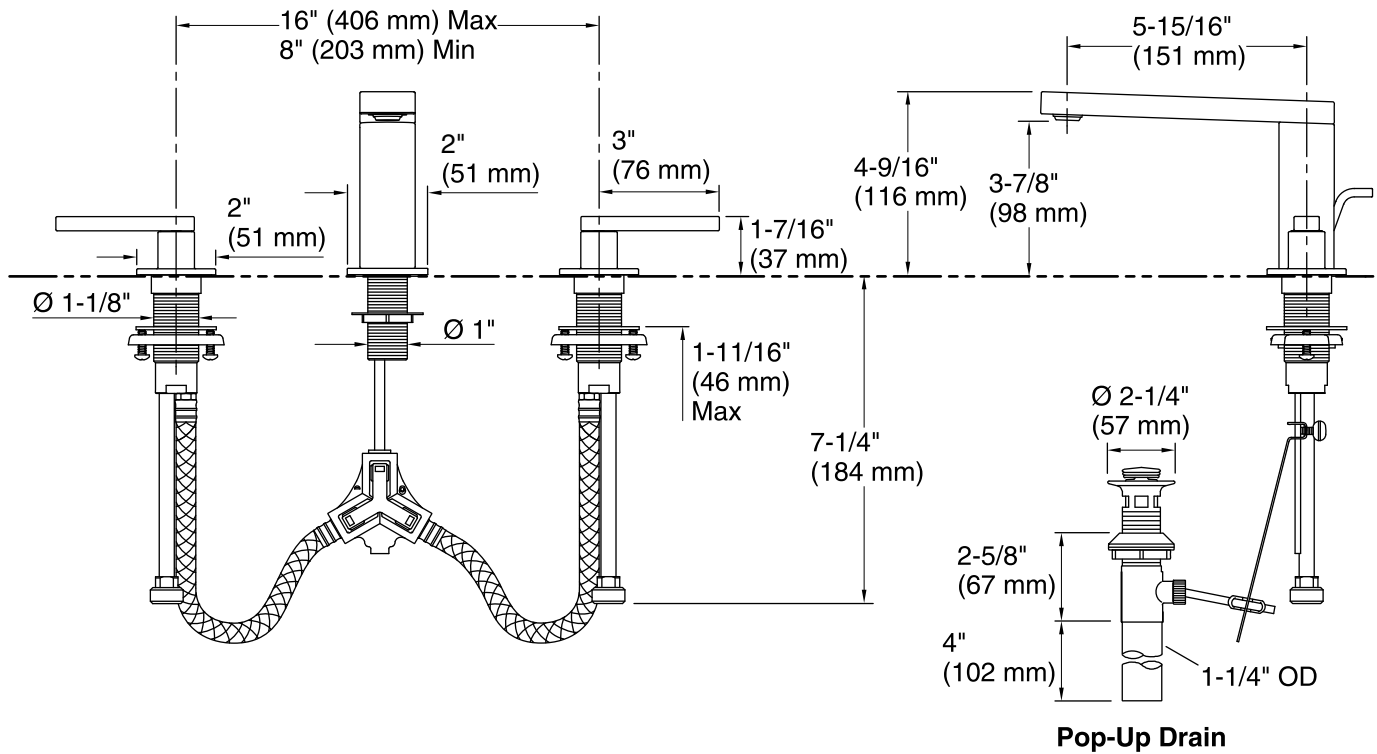

### Features

- Metal construction.
- ADA compliant lever handles.
- NEW Quick-Connect hose connections make widespread faucet installation a snap.
- Handles pre-assembled on valves simplify installation.
- Leak-free ceramic disc valves exceed industry standards by two times for a lifetime of use.
- Stationary spout.
- For 8" (203 mm) or 16" (406 mm) spout reach.
- Durable KOHLER finishes resist corrosion and tarnishing.
- Complete range of faucets, accessories and showering components to coordinate a full bathroom.
- 1.2 gal/min (4.5 l/min) maximum flow rate [max at 60 psi (4.1 bar)]

### Technical Information

All product dimensions are nominal.

Valve body: Machined Brass

Drain with overflow: YES

Drain tailpiece included: YES

included:

### Spout:

Spout reach: 5-15/16" (151 mm)

Handle clearance: 3" (76 mm)